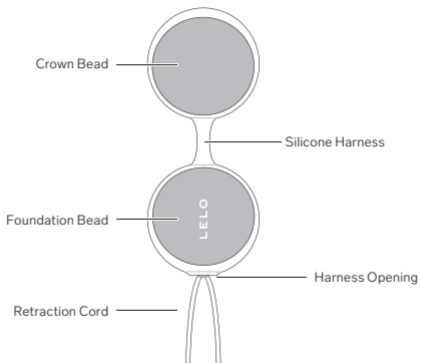

GETTING TO KNOW YOUR LELO Beads