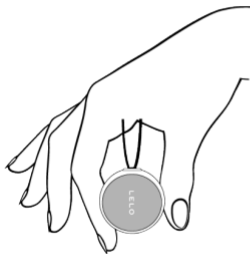

Each set of LELO Beads consists of a silicone harness and four or six weighted beads. When worn individually or combined using the silicone harness, LELO Beads offer an easy, effective and effortless way to optimize your pelvic floor workout.

Please note these are guidelines only. For example, LELO Beads Mini are often the preferred choice of many women who are starting to go through menopause, while the original LELO Beads are sometimes preferred by younger women who have just started practicing Kegel exercises.

Consult your doctor before using LELO Beads during pregnancy.

GETTING TO KNOW YOUR LELO Beads

USING LELO Beads

- How to hold

• How to insert

Inserting LELO Beads is not dissimilar to inserting a tampon. However, as LELO Beads have a wider girth, some additional insertion techniques must be used.

1. To facilitate easy insertion, apply LELO Personal Moisturizer on the leading edge of the bead(s) you intend to use. Avoid using too much lubricant, as this will make the bead(s) slippery and difficult to hold in place.
2. Lie on your back and introduce the leading end of the bead(s) into your vagina with a firm but gentle push. If you experience difficulties, raise your pelvis so that gravity can assist you. Some women find that a standing position, with one leg raised, works better for them.
3. If you are using two beads and the silicone harness, insert the crown bead first. Due to the gap between the two beads, once the crown bead is inserted, the vaginal muscles may try to push it out before you can insert the foundation bead. Take a deep breath and relax to help ease both beads in.