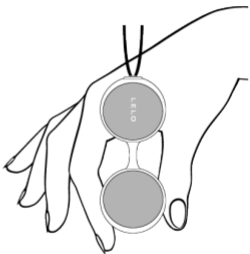

Each set of LELO Beads consists of a silicone harness and four or six weighted beads. When worn individually or combined using the silicone harness, LELO Beads offer an easy, effective and effortless way to optimize your pelvic floor workout.

Please note these are guidelines only. For example, LELO Beads Mini are often the preferred choice of many women who are starting to go through menopause, while the original LELO Beads are sometimes preferred by younger women who have just started practicing Kegel exercises.

Consult your doctor before using LELO Beads during pregnancy.

GETTING TO KNOW YOUR LELO Beads

USING LELO Beads

- How to hold

• How to insert

Inserting LELO Beads is not dissimilar to inserting a tampon. However, as LELO Beads have a wider girth, some additional insertion techniques must be used.

1. To facilitate easy insertion, apply LELO Personal Moisturizer on the leading edge of the bead(s) you intend to use. Avoid using too much lubricant, as this will make the bead(s) slippery and difficult to hold in place.
2. Lie on your back and introduce the leading end of the bead(s) into your vagina with a firm but gentle push. If you experience difficulties, raise your pelvis so that gravity can assist you. Some women find that a standing position, with one leg raised, works better for them.
3. If you are using two beads and the silicone harness, insert the crown bead first. Due to the gap between the two beads, once the crown bead is inserted, the vaginal muscles may try to push it out before you can insert the foundation bead. Take a deep breath and relax to help ease both beads in.